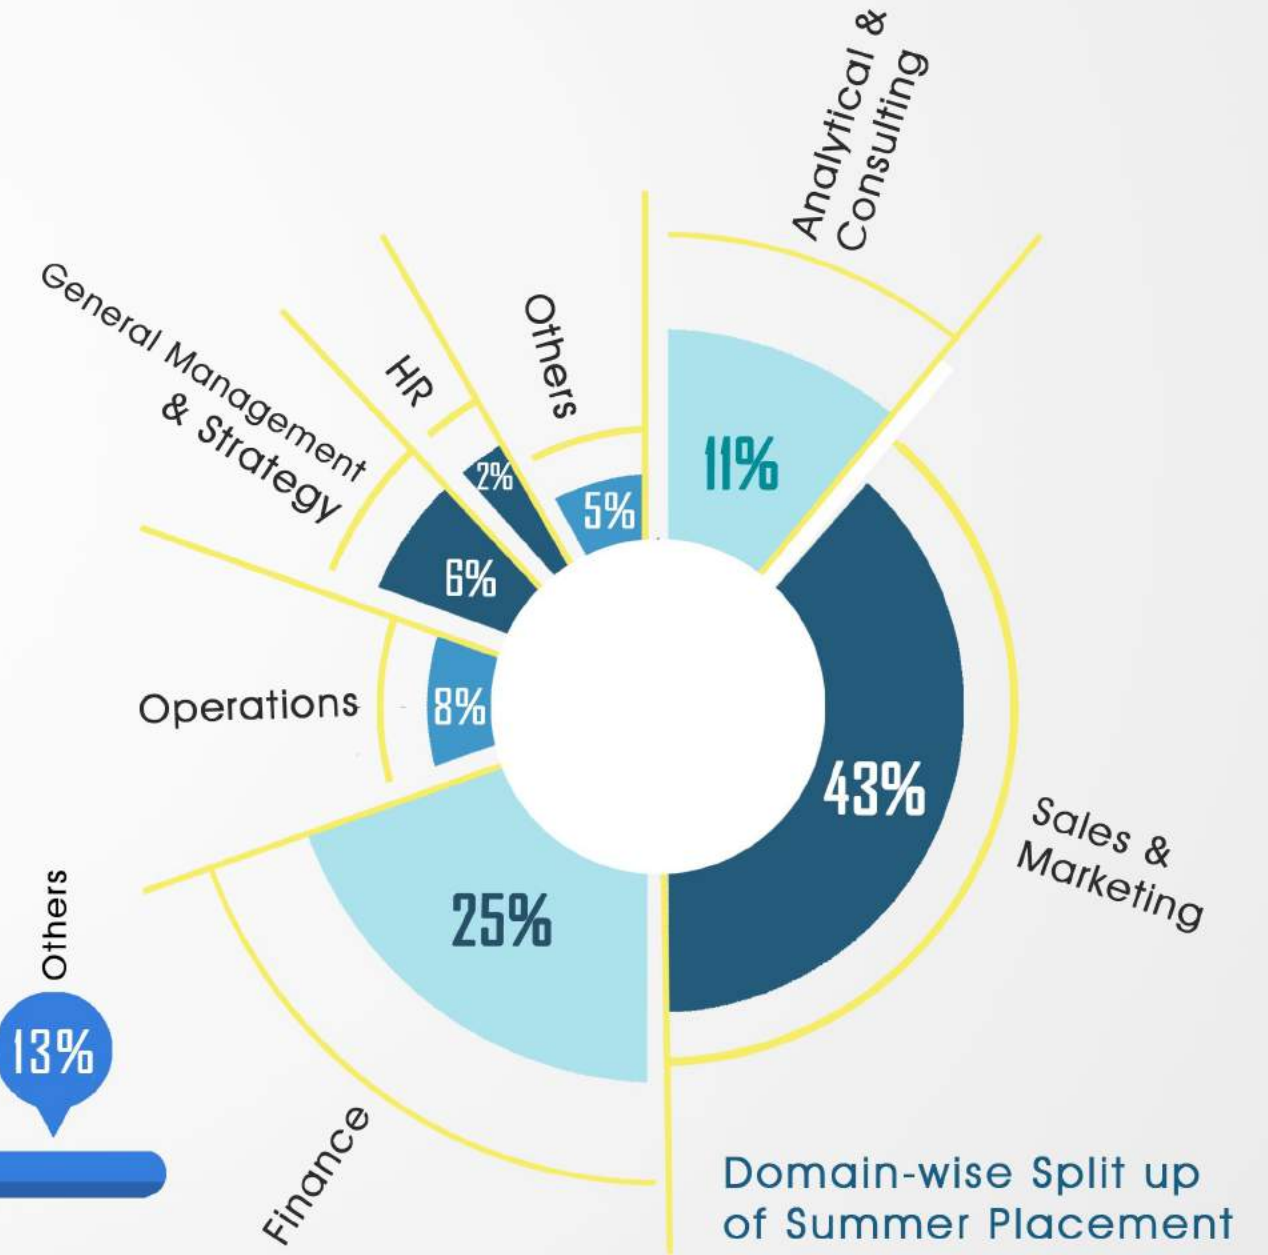

YoY Comparison