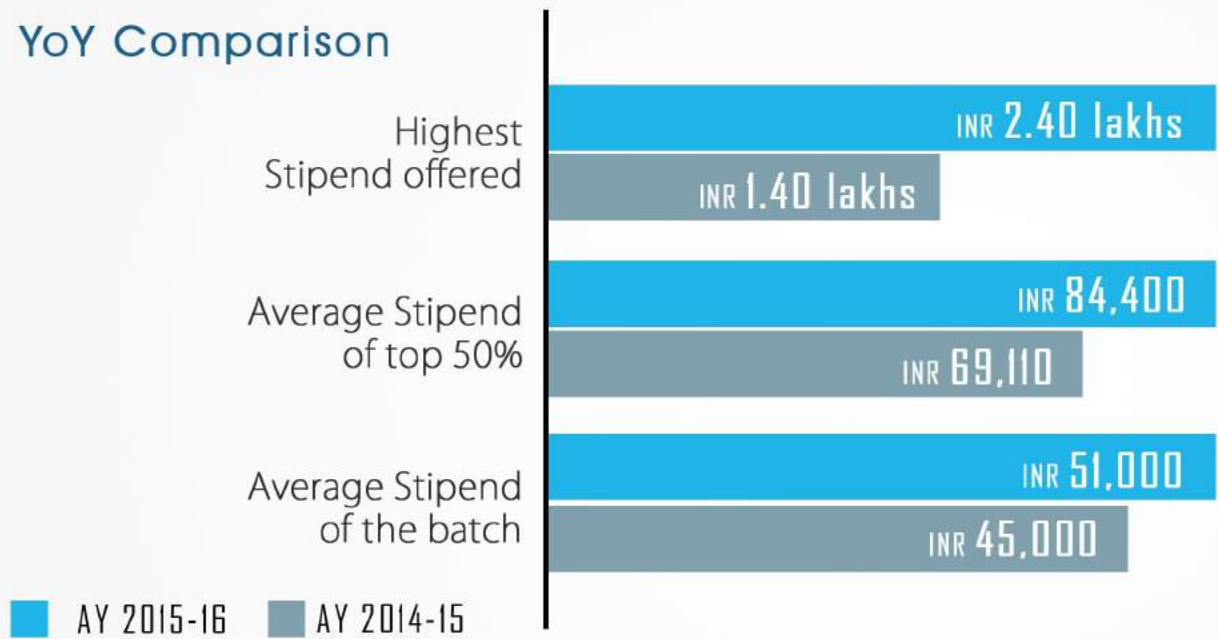

YoY Comparison