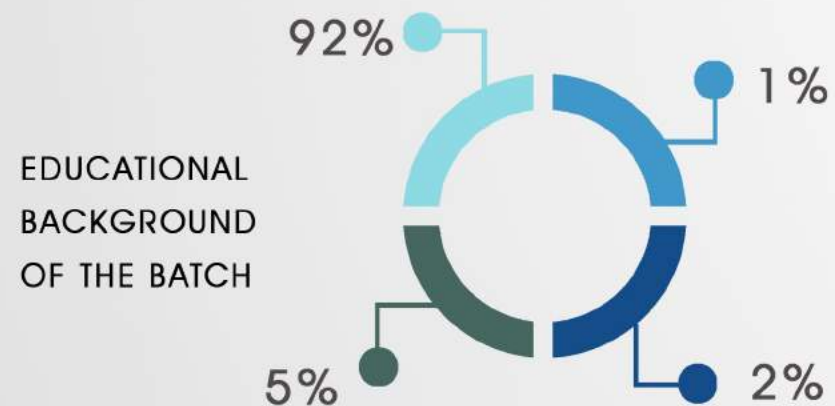

Our past recruiters have widened their scope of offerings by providing a wider array of roles to the students. New recruiters have brought in first-hand opportunities in the form of coveted and niche profiles. The recruiters were impressed with the attitude of the students towards learning and development, critical thinking and practical application of concepts. A wide range of responsibilities in the domains of Strategy, BFSI, Consulting & Analytics, Sales & Marketing, Operations, HR and IT/ITeS were offered. IIM Trichy has gone international, through internship opportunities in Europe and Middle East.