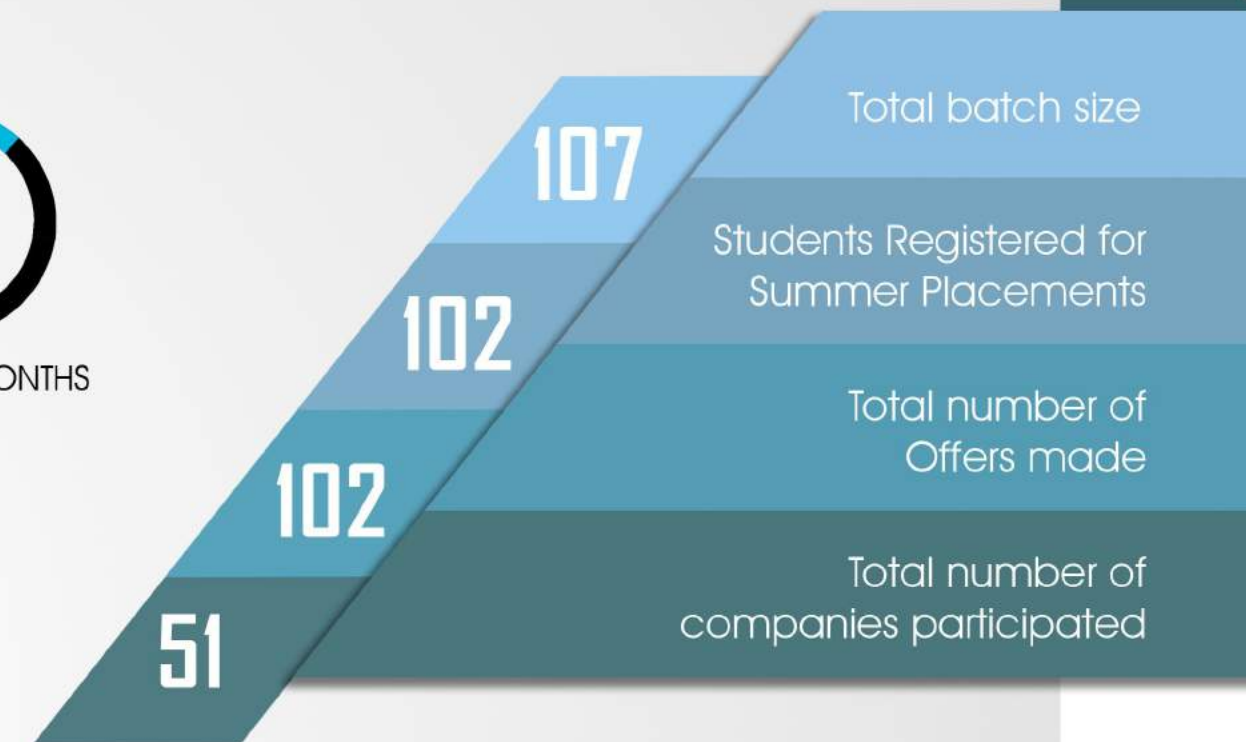

SUMMER PLACEMENT REPORT

INDIAN INSTITUTE OF MANAGEMENT TIRUCHIRAPPALLI

ACADEMIC YEAR
2015-16

INDIAN INSTITUTE OF MANAGEMENT TIRUCHIRAPPALLI SUMMER PLACEMENT REPORT (AY 2015-16)

IIM Trichy takes immense pride in announcing the completion of yet another successful Summer Placement season for the 2015-17 batch of PGP (Post Graduate Program in Management). We would like to express our gratitude to our valued regular recruiters for reinstating their faith in the brand IIM Trichy and to the prominent first time recruiters with whom we look forward to establishing a lasting relationship.